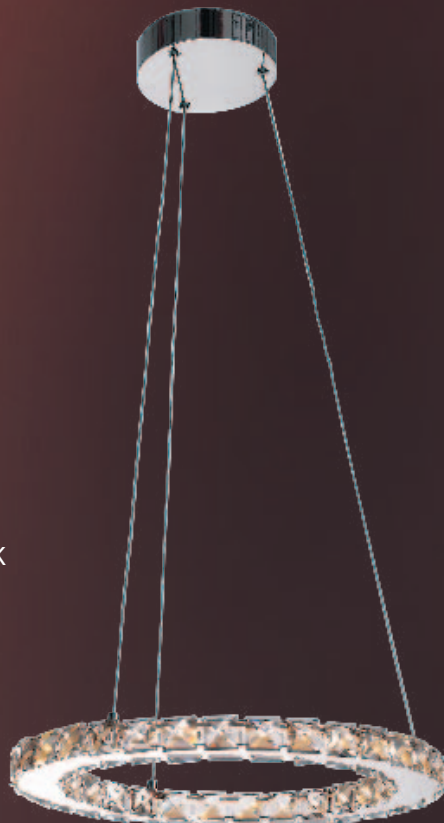

# LED-Lighting

**MB9802-1S**  
↓ 8,2, ↔ 32  
LED: 8.5 W, 550 lm, 3200K

**MB9801-1**  
↓ 11, ↔ 29  
LED: 6.7 W, 440 lm, 3200K

**MB9801-1A**  
↓ 11, ↔ 56,5  
LED: 6.7 W, 440 lm, 3200K

**MD9822-RS**  
↓ 120, ↔ 40,6  
LED: 16 W, 1150lm, 3000K