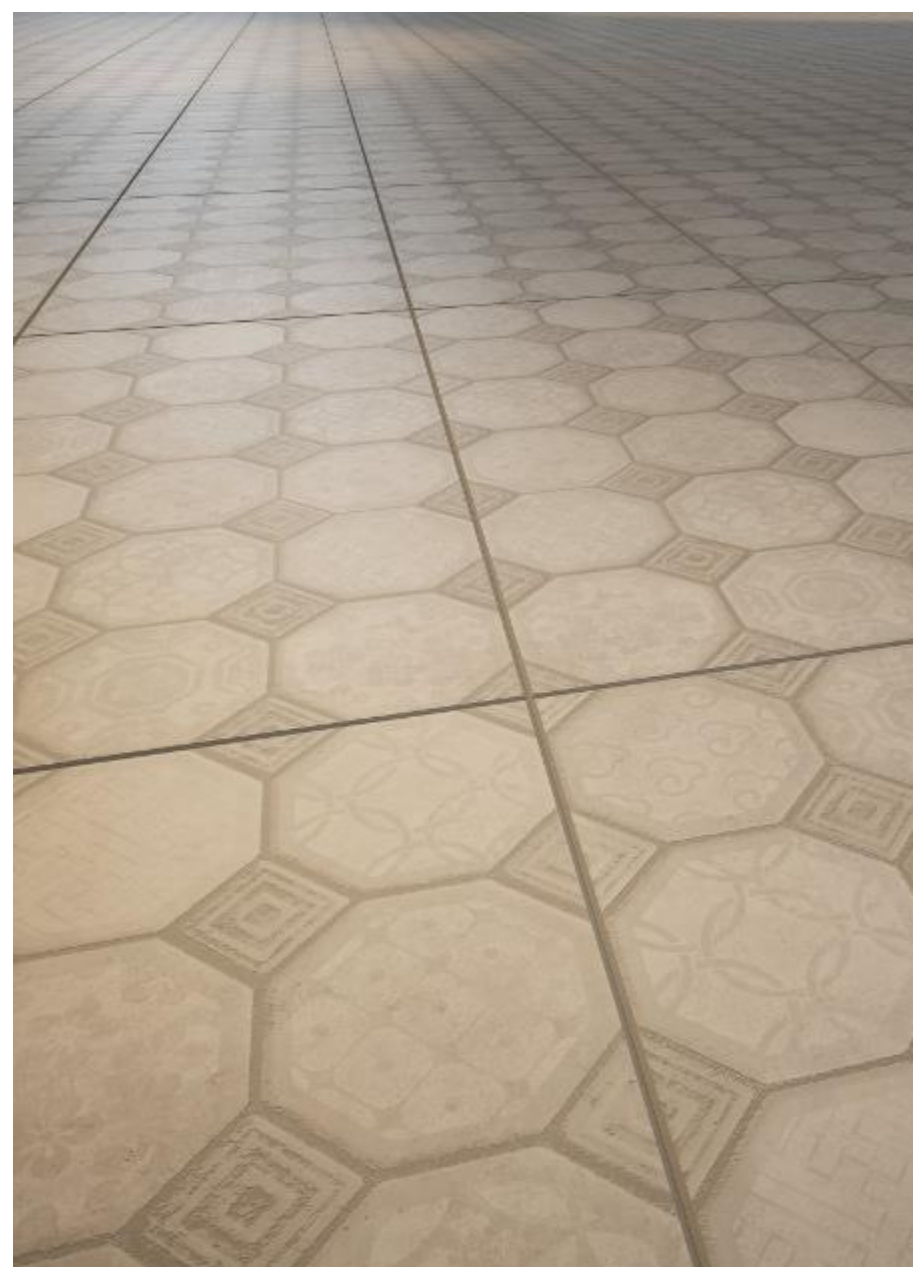

EXCLUSIVE

Treviso grey/beige | 20x50 |

Wood Mania | 30x60 |

EXCLUSIVE

Woodland | 30x120 |

KERAMO
ROSSO

Milano | 30x60 |

KERAMO
ROSSO