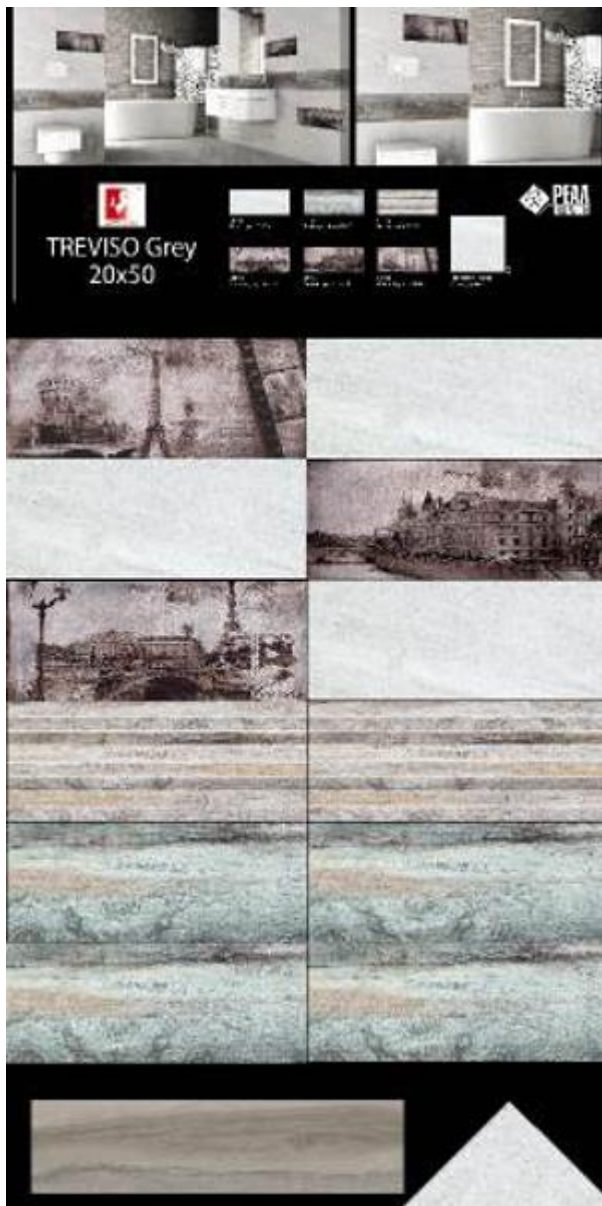

Treviso grey/beige | 20x50 |