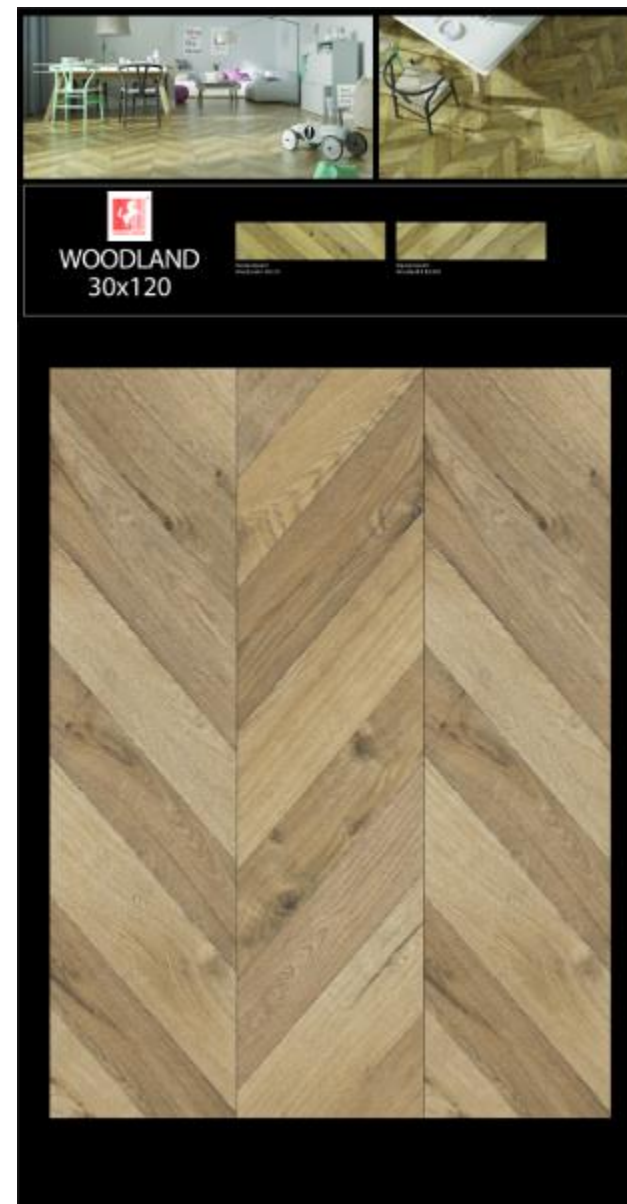

EXCLUSIVE

Treviso grey/beige | 20x50 |

Wood Mania | 30x60 |

EXCLUSIVE

Woodland | 30x120 |

KERAMO
ROSSO

Milano | 30x60 |

KERAMO
ROSSO