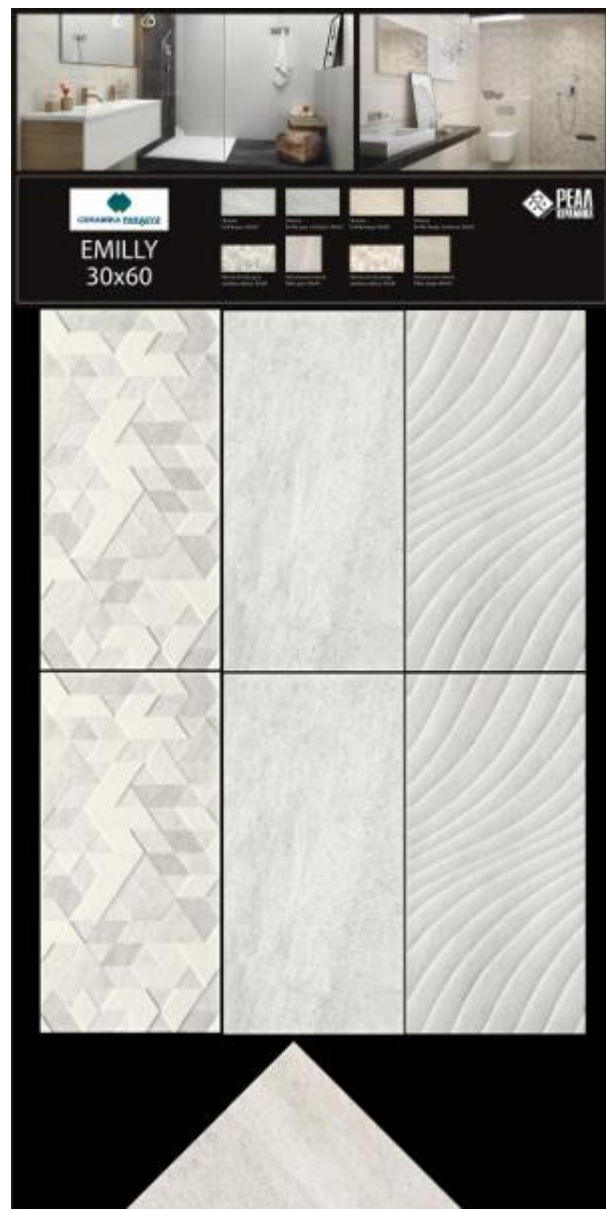

EXCLUSIVE

Treviso grey/beige | 20x50 |

Wood Mania | 30x60 |

EXCLUSIVE

Woodland | 30x120 |

KERAMO
ROSSO

Milano | 30x60 |

KERAMO
ROSSO